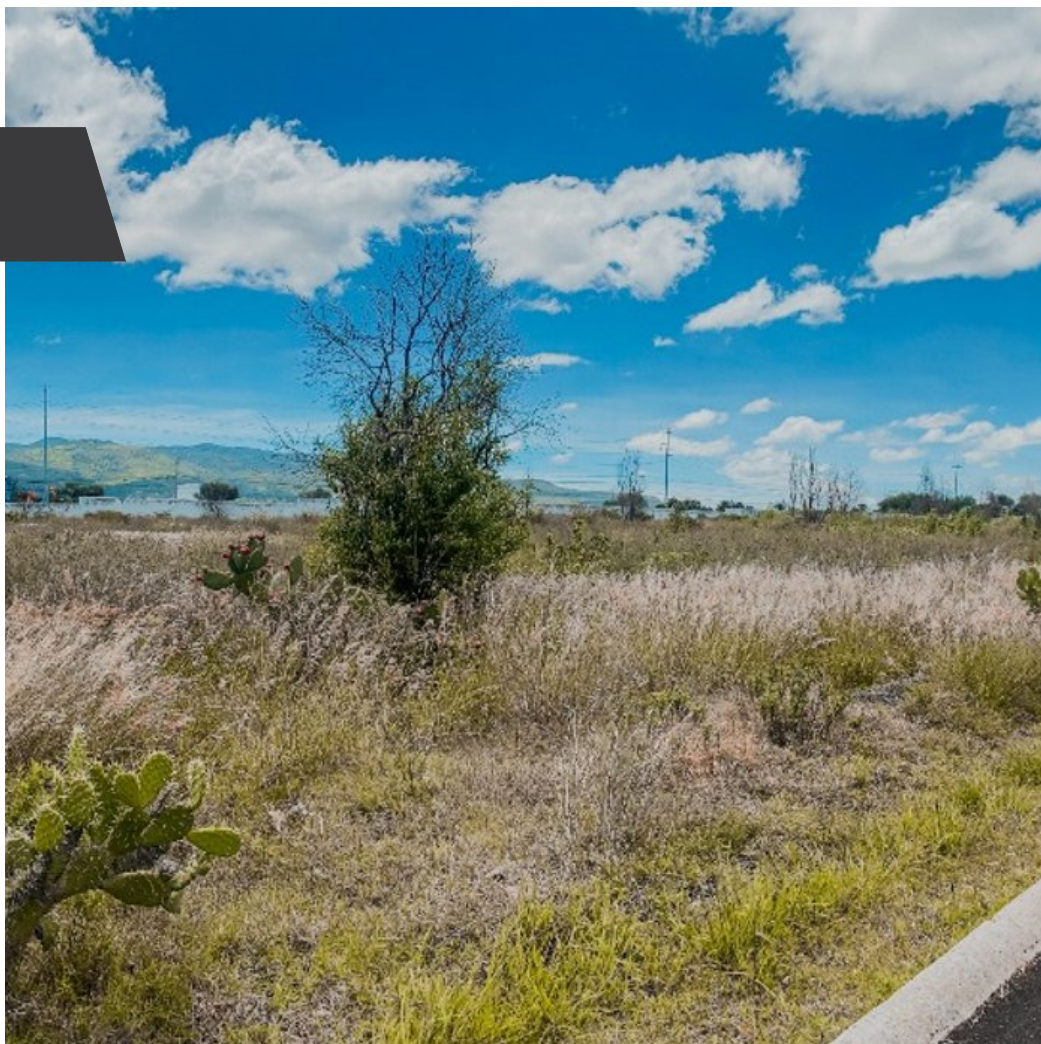

Land in Loma Bonita

\$3,500,000 MXN

 **Zirándaro**

MAIN FEATURES

- Ref: 5424
- Size Land: 16,140 ft²

This lot is perfectly located to take advantage of the views of the Los Picachos mountains and vineyards. Loma Bonita is located within Zirandaro a development on the road to Querétaro, 5 minutes by car from La Luciernaga shopping center, with easy access to a supermarket, banks, a private hospital and a variety of shopping opportunities. An excellent option to build the house of your dreams.