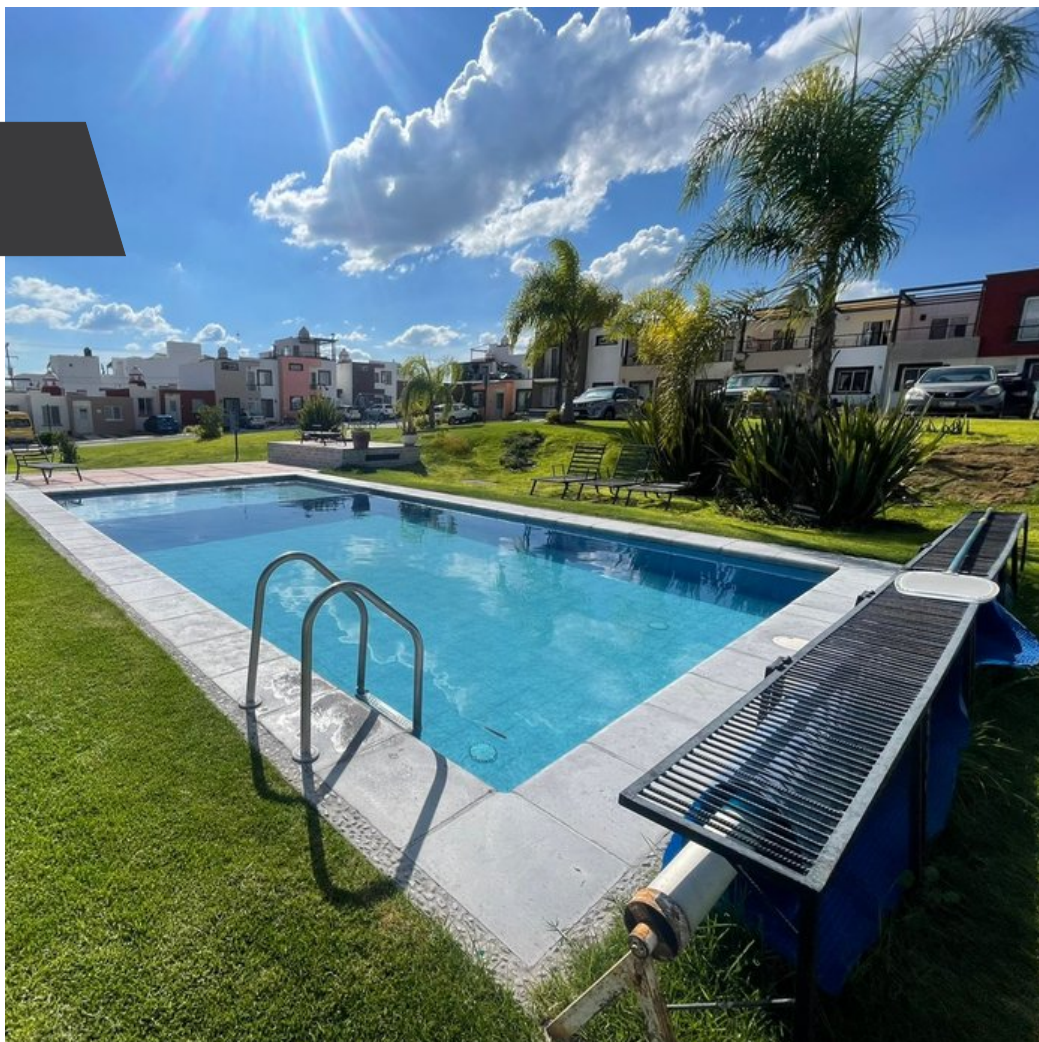

One level home at El Atrio

\$0 USD

La Parroquia

CARACTERÍSTICAS

- Ref: 6171
- Habitaciones: 2
- Baños: 1

<p>One level home at El Atrio. Gated community.</p>
 <p>Enjoy a cozy home within a safe and quiet neighborhood. This property is located a few minutes from La MEGA, pharmacies and banks. The distribution is two bedrooms, bathroom, study, living room, dining room and kitchen, all on one floor.
Partly furnished.</p>
 <p>
Includes residential maintenance.
</p>
 <p>Services not included.</p>