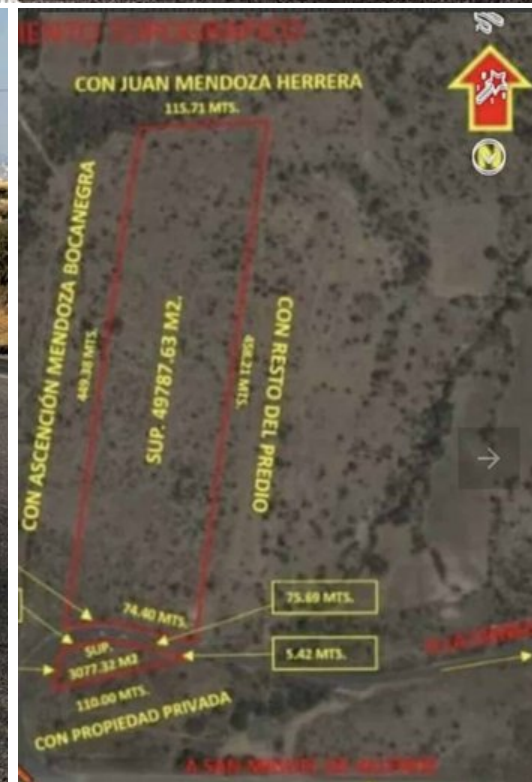

Lot El Huizache

\$15,600,000 MXN

Carr. a Dolores

MAIN FEATURES

- Ref: 6189
- Size Land: 12 acres

Land in rectangle at the foot of the road about 300 meters from the junction of the highway Guanajuato – San Miguel de Allende entering the San Miguel Viejo.