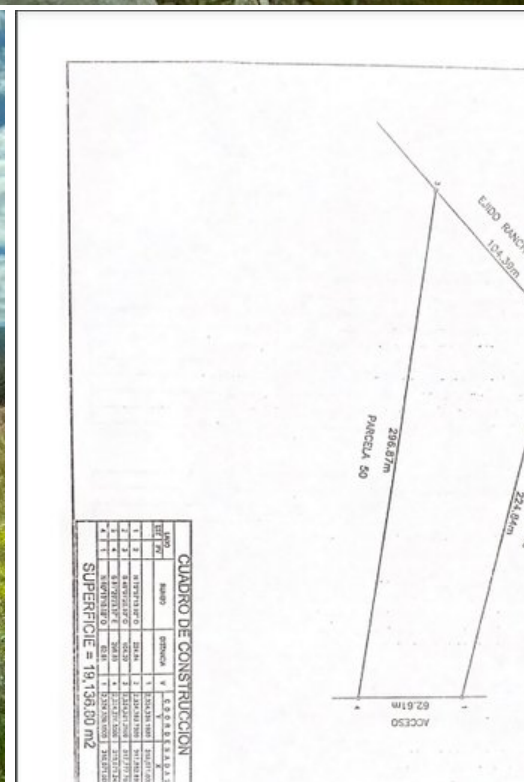

REALETY
SAN MIGUEL

Hernandez Macias 101
Centro, San Miguel de Allende, GTO 37700
Within Mexico: (+52) 415 185 8311
Within USA & Canada: 415 550 4898

Rancho viejo

$1,500,000 MXN

Atotonilco

MAIN FEATURES

- Ref: 6225
- Size Land: 19.136 acres

Excellent land located in "Rancho Viejo", Atotonilco.

Hugo Ramírez
415.113.3005
hugo@realtysanmiguel.com