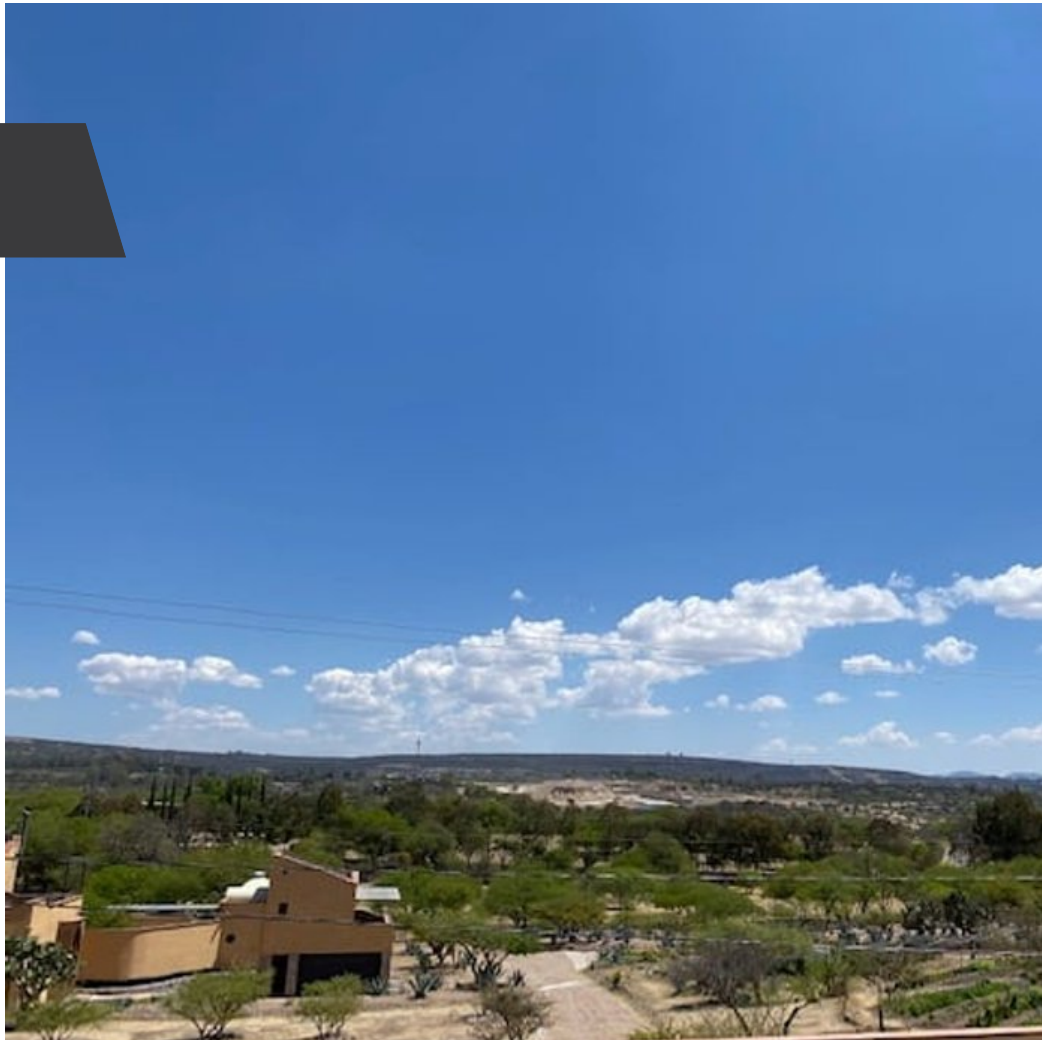

### MAIN FEATURES

- Ref: 6561
- Size Land: 4,304 ft<sup>2</sup>

Located in quiet Colonia of Vergel just outside of San Miguel.

Alonso Oviedo  
415.151.0959  
alonso@realtysanmiguel.com