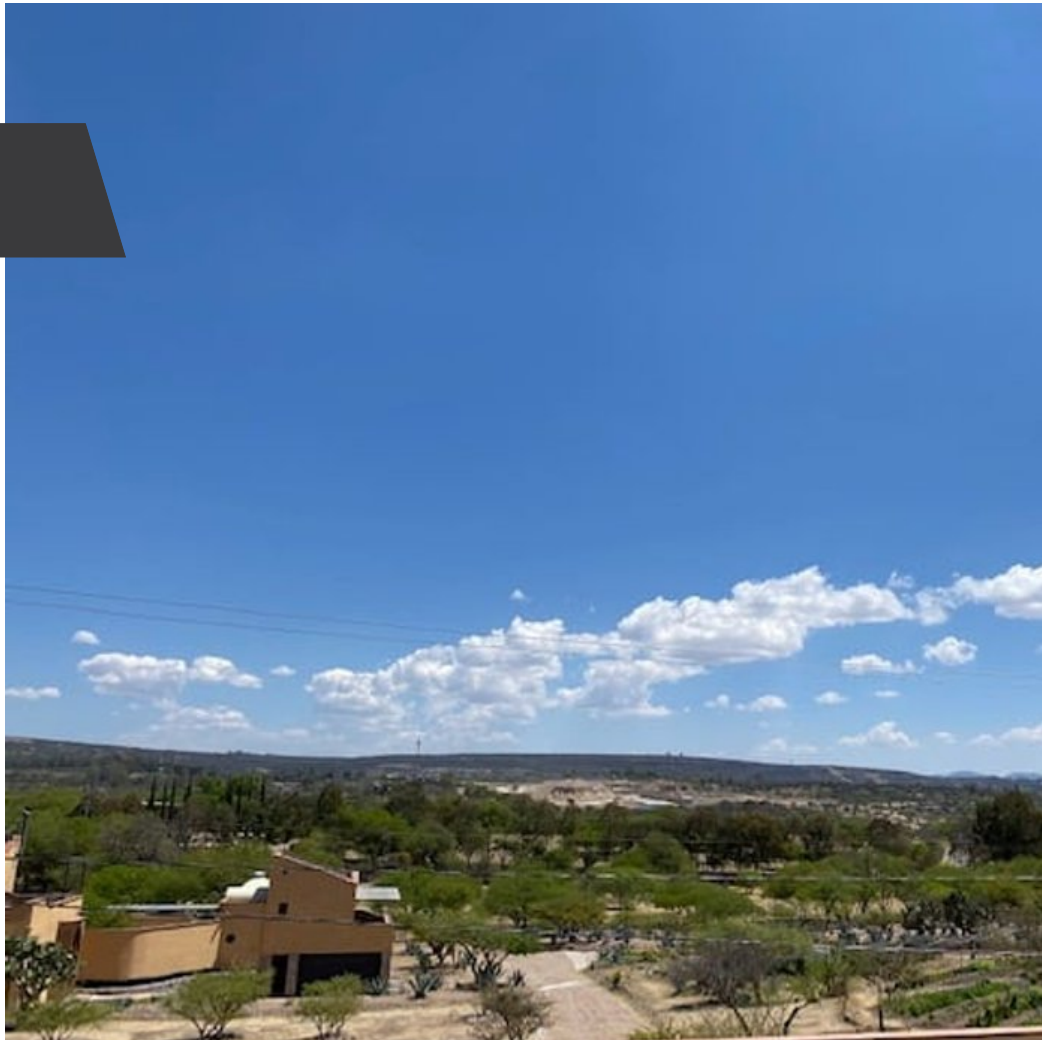

- Ref: 6561
- Terreno: 4,304 ft²

Located in quiet Colonia of Vergel just outside of San Miguel.

Alonso Oviedo
415.151.0959
alonso@realtysanmiguel.com