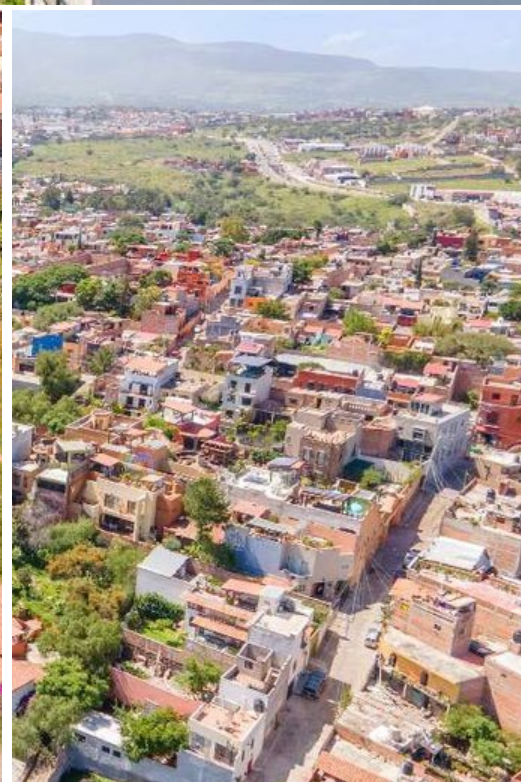

Cuevitas Lot

\$7,000,000 MXN

 **San Antonio**

CARACTERÍSTICAS

- Ref: 7360
- Terreno: 10,760 ft²

This amazing lot, offers an extraordinary opportunity to build your dream home. Situated in close proximity to the enchanting downtown area, this property offers unparalleled panoramic views of San Miguel de Allende's iconic skyline.