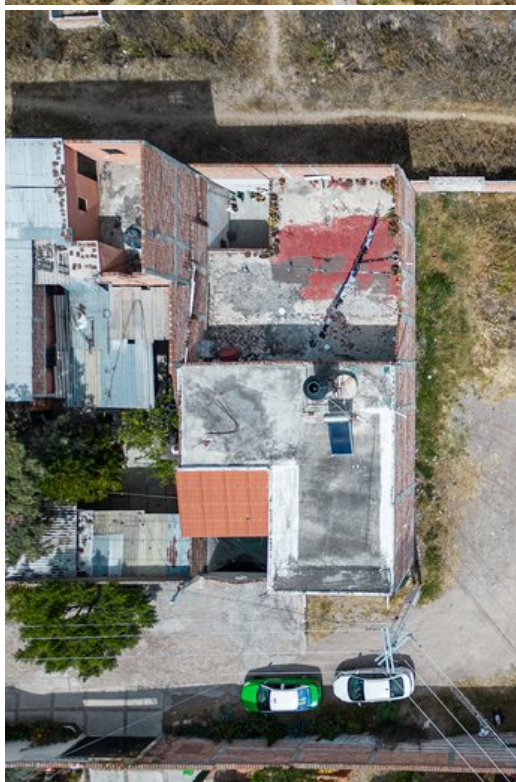

### MAIN FEATURES

- Ref: 7950
- Size Land: 3,158 ft<sup>2</sup>

Excellent large lot with view of the churches of Centro. surrounded on three sides by open fields, the access is from Col. Independencia, one block from Avenida Independencia. Large flat lot with good frontage. Ideal build location.