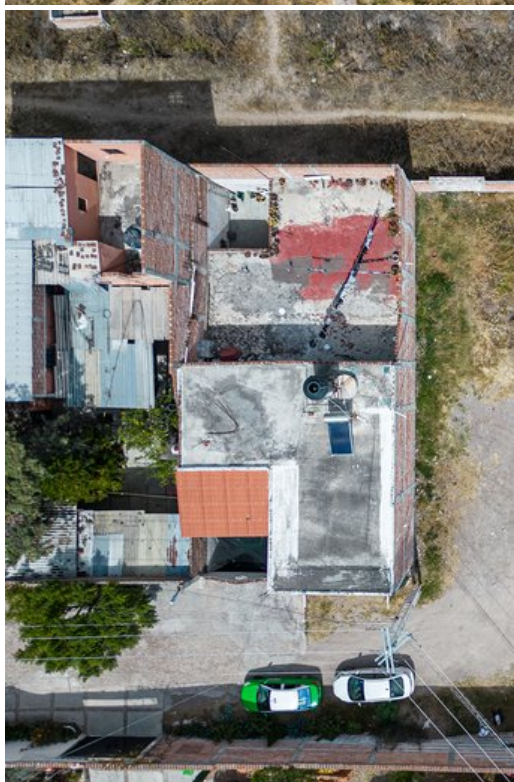

View of Churches

\$89,000 USD

Mexiquito

CARACTERÍSTICAS

- Ref: 7950
- Terreno: 3,158 ft²

Excellent large lot with view of the churches of Centro. surrounded on three sides by open fields, the access is from Col. Independencia, one block from Avenida Independencia. Large flat lot with good frontage. Ideal build location.