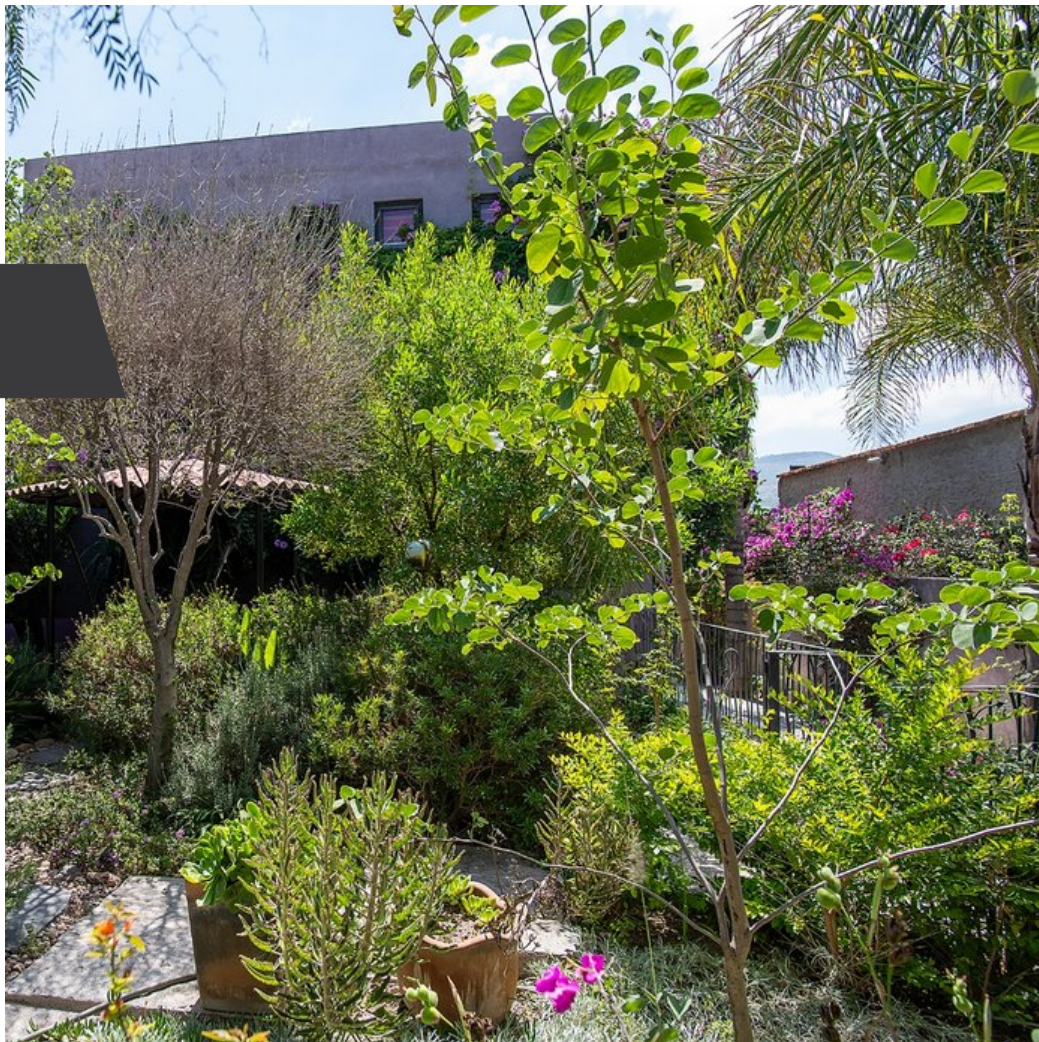

Incredible Duplex in Don Diego community , 15-minute driving to San Miguel , great views !

\$0 USD

Don Diego

MAIN FEATURES

- Ref: 8660
- Bedrooms: 2
- Bathrooms: 2

<p>This incredible duplex in the Don Diego community is ideal for those looking to enjoy tranquility and connect with nature without giving up comfort . </p> <p>Each unit features a spacious bedroom, equipped kitchen, living room , dining area, and terrace with spectacular views of the mountains and the reservoir . </p>

<p>Located jut 15-minute drive from San Miguel, this space is perfect for escaping the city’s </p> <p>hustle and immersing yourself in a natural setting. </p> <p>Additionally there is a flexibility to rent both units together or separately , depending on each client’s needs </p> <p>Dog