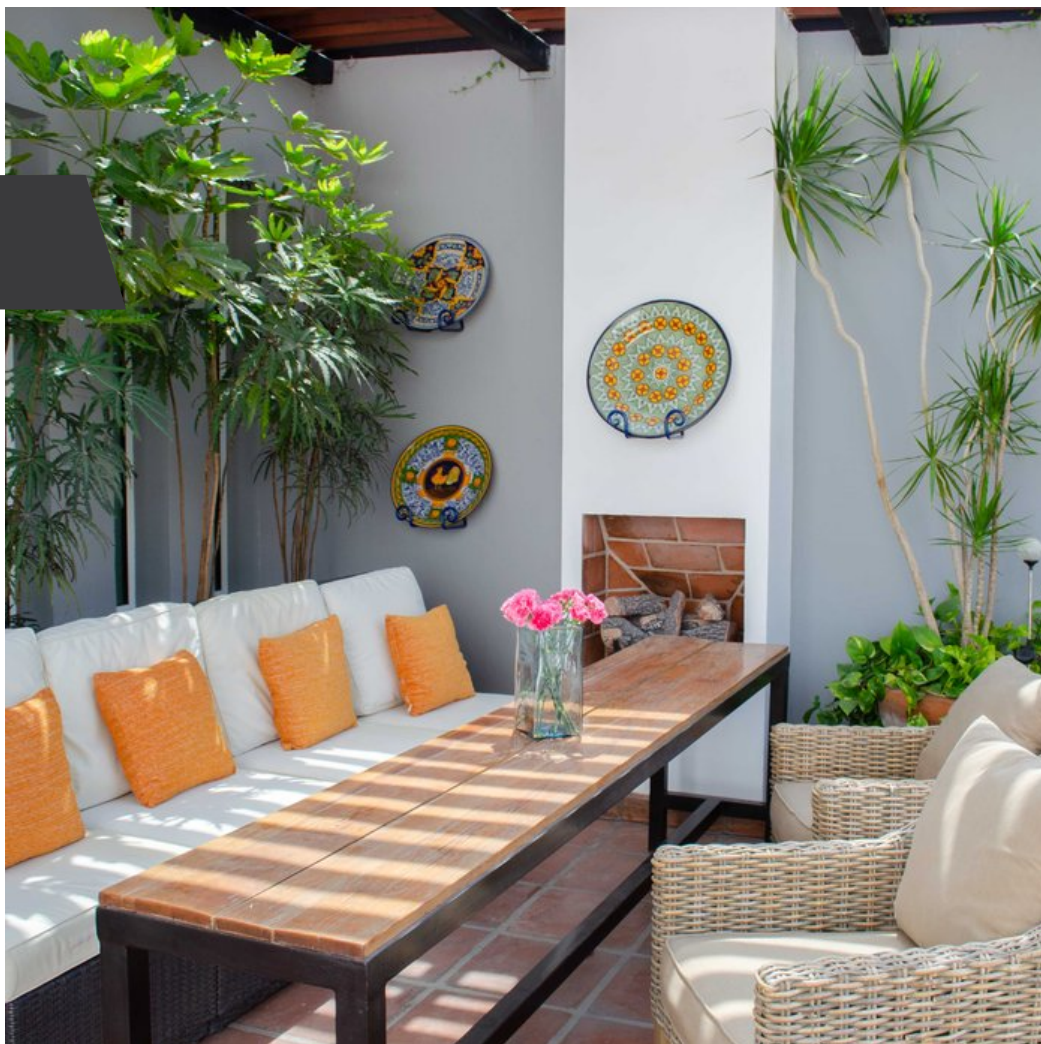

Casa Llena de Luz - See available dates in

\$0 USD

Guadiana

CARACTERÍSTICAS

- Ref: 3729
- Habitaciones: 2
- Baños: 2
- Medios Baños: 1

A bright Mexican Contemporary home, Casa Llena de Luz is a Home filled with light; an elegant blend of modern and traditional architectural accents. Behind an antique wooden door the main entrance is an open foyer with a dramatic fountain. A wall of paneled glass separating this space from the chefs kitchen opens completely and transforms the foyer, integrating it with the interior and allowing more space for entertaining. The open concept living/dining area features a rear atrium, a large modern fireplace, a half bath and has high ceilings with abundant light. The ground floor bedroom has a walk-through closet with vanity and a large ensuite marble