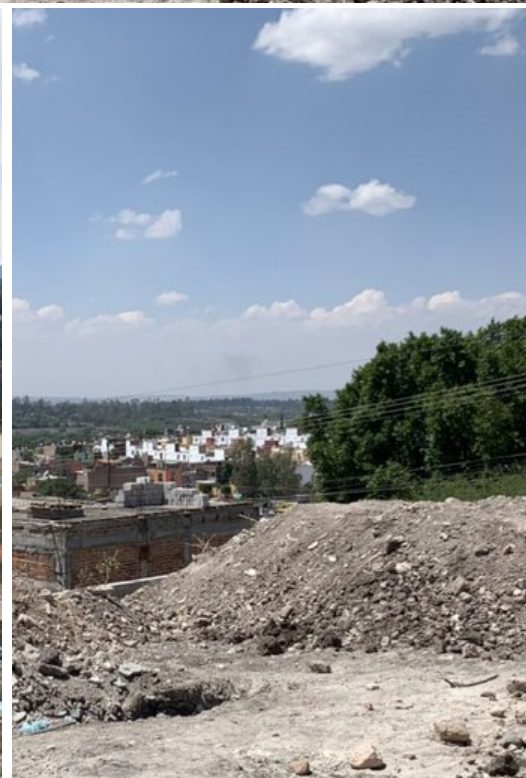

**Nice place to invest!**

**\$510,000 MXN**

 **Santa Cecilia**

**MAIN FEATURES**

- Ref: 3896
- Size Land: 2,959 ft<sup>2</sup>

This is a very nice place to enjoy the tranquility of living in San Miguel de Allende from the top and at the same time feel a few steps from the Center.